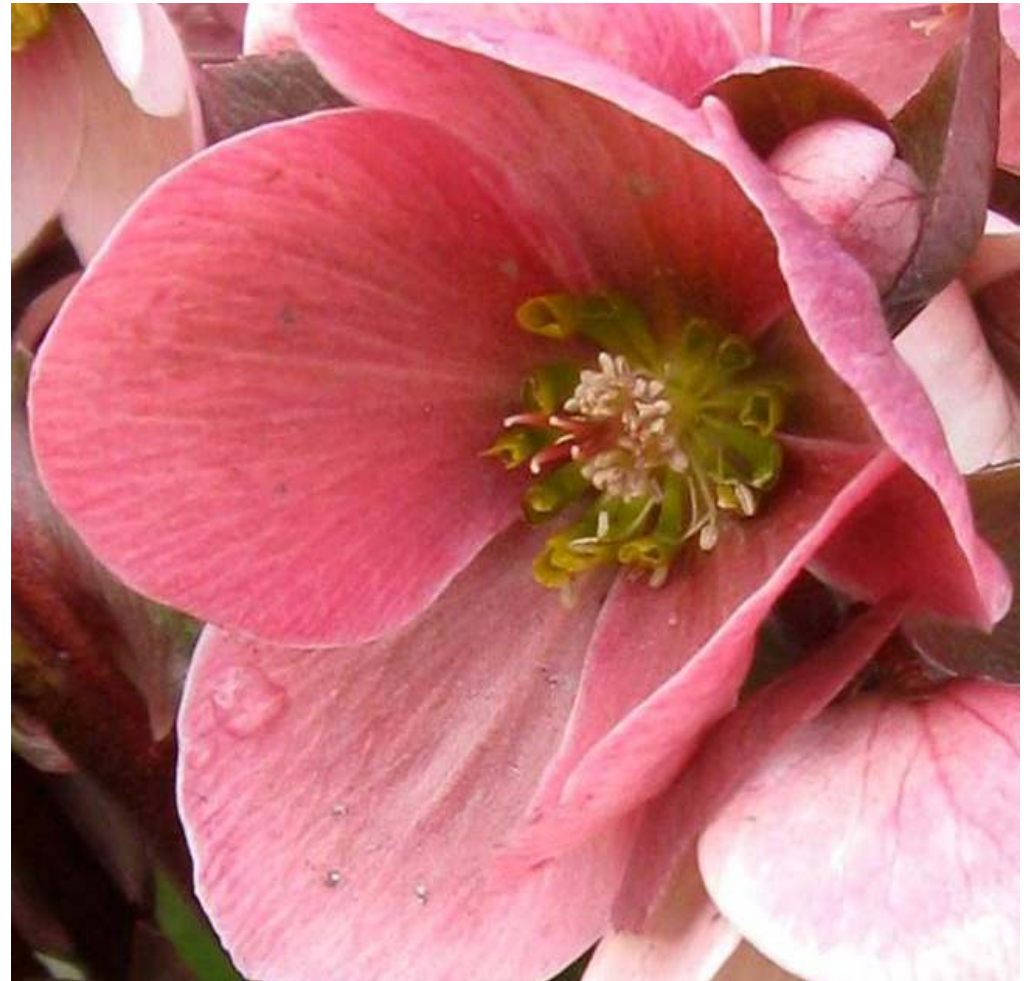

# Pink Frost Hellebore/Lenten Rose

*Helleborus 'Pink Frost'*

- ❁ Profuse burgundy buds open to reveal two-tone pink and white outward facing blossoms. As the flowers mature their colour deepens to burgundy
- ❁ Early blooming perennial will make a stunning addition to a shady border
- ❁ Part of the Hellebore Gold Collection

Height: 12-14 Inches

Zone: 5

Partial Sun

Full Shade

Long Blooming

Rabbit

Deer

To help you identify the different varieties of Hellebore we write a code on the side of the pot. The code Pink Frost Hellebore/Lenten Rose is IPF