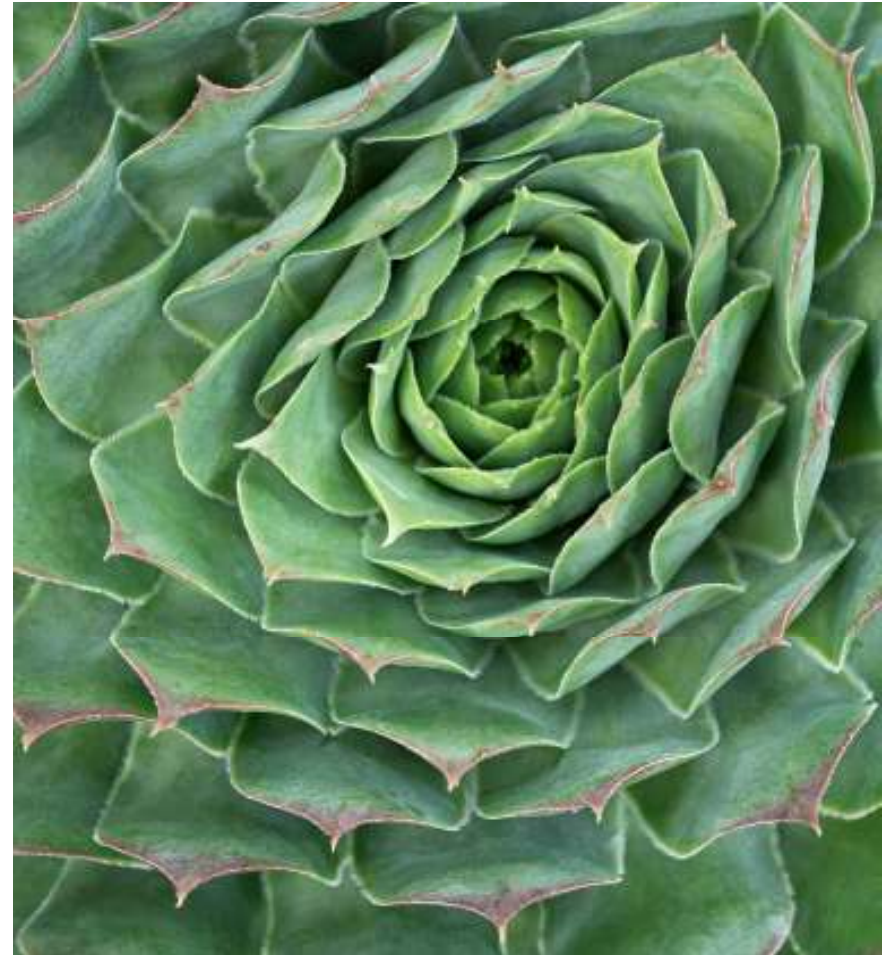

Hens & Chicks 'Emerald'

Sempervivum Supersemps 'Emerald'

- ☼ A jade green centerpiece plant with burgundy flushing when exposed to bright sun and drought.
- ☼ Very drought and heat tolerant, extremely low maintenance. Great for planting in crack and crevices of walkways or stone walls. Makes an effective groundcover and great in containers
- ☼ Comprised of one large rosette (the 'hen') which sprouts many smaller rosettes around it (the 'chicks').

Height: 3-5 Inches

Zone: 3

Full Sun

Drought Tolerant

Dry Soil

Rabbit

Deer

**Emerald Hens & Chicks are in used pots,
please disregard any codes written on the
pots.**