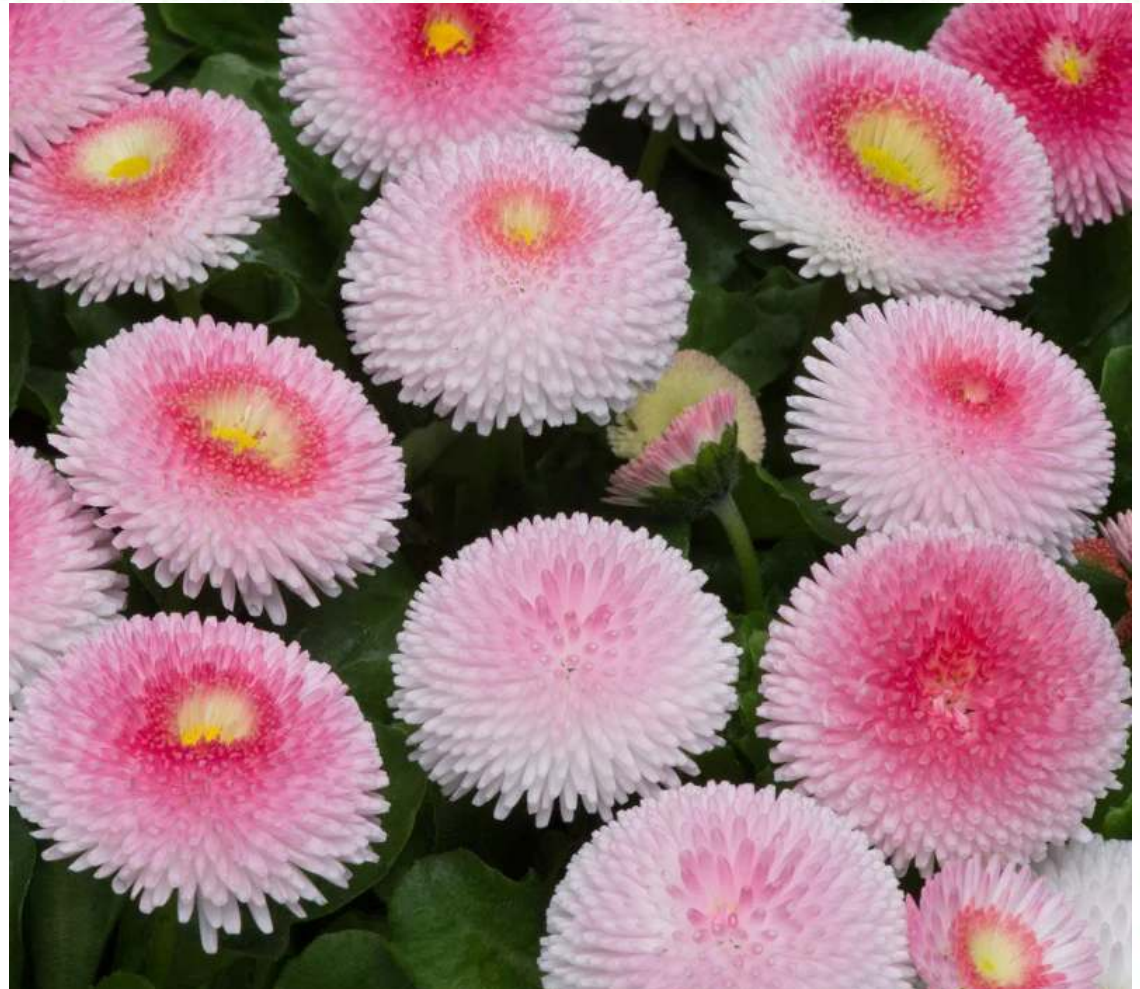

English Daisy

Strawberries & Cream

Bellis 'Tasso Strawberries & Cream'

- ☼ Cute little double button flowers, in a stunning blend of soft creamy-pink with a deeper rose-pink centre
- ☼ Trim off faded flowers to encourage repeat blooming
- ☼ Great for the rock garden, mass planting, containers, edging or the perennial border

Height: 4-6 Inches Zone: 3

Full Sun

Partial Sun

Long Blooming

Vigorous

Deer

To help you identify the different varieties of English Daisy we write a code on the side of the pot. The code for Strawberries & Cream English Daisy is SC