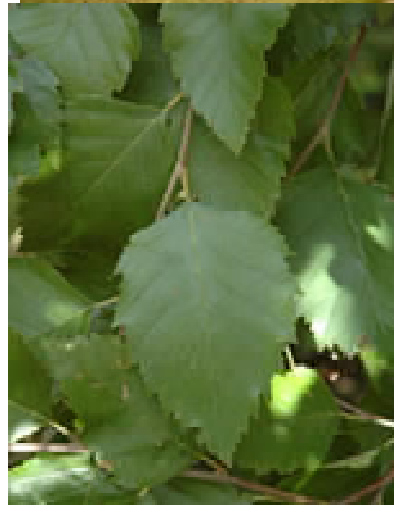

Heritage River Birch

Betula nigra 'Heritage'

- ❁ Prized for its incredible peeling bark! Salmon-cream to brown at first it exfoliates to reveal a creamy -white inner bark. Absolutely gorgeous!
- ❁ Diamond shaped bright green leaves with serrated edges deepen to dark green before turning pale yellow in fall
- ❁ Vigorous grower

Height: 40 Feet

Zone: 4

Full Sun

Partial Sun

Songbirds

Moist, Well-Drained

Heritage River Birch is in used pots, please disregard any codes written on the pots